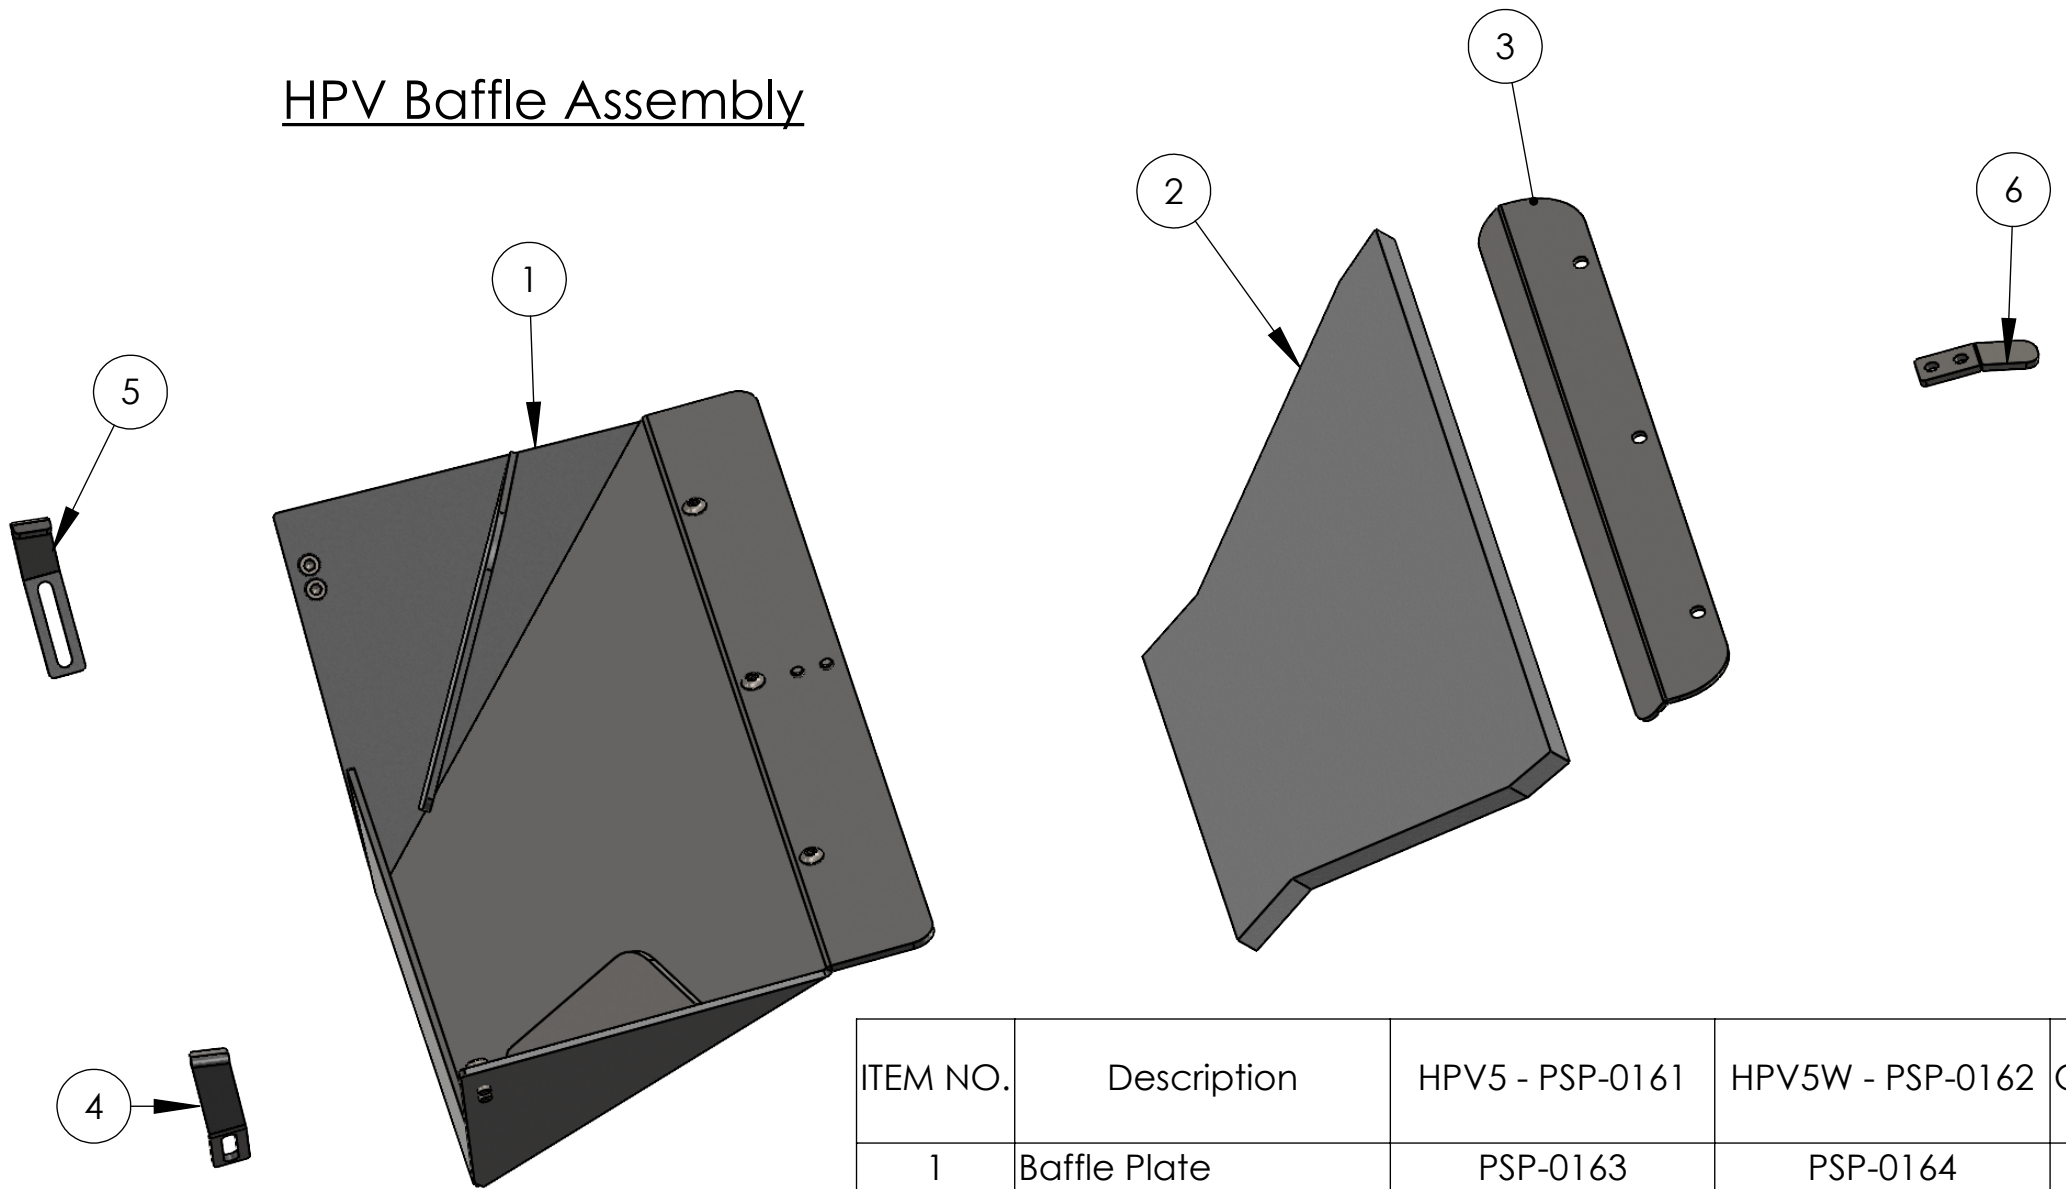

HPV Baffle Assembly

ITEM NO.	Description	HPV5 - PSP-0161	HPV5W - PSP-0162	QTY.
1	Baffle Plate	PSP-0163	PSP-0164	1
2	Baffle Insulation Board	PSP-0165	PSP-0166	1
3	Baffle Insulation Retainer	PSP-0167	PSP-0167	1
4	Baffle LH Support Leg	PSP-0168	PSP-0168	1
5	Baffle RH Support Leg	PSP-0169	PSP-0169	1
6	Baffle Rear Spacer	PSP-0170	not needed	1

HPV5 Main Assembly

ITEM NO.	Description	Part number	QTY.
1	Rear Heatshield	PSP-0171	1
2	Flue Spigot Heat Shield	PSP-0184	1
3	Flue Spigot	PSP-0009	1
4	Main Grate	PSP-0152	1
5	Centre Grate	PSP-0065	1
6	Riddle Rod	PSP-0174	1
7	Rear liner	PSP-0157	1
8	LH Side Liner	PSP-0159	1
9	RH Side Liner	PSP-0160	1
10	Fuel Retainer	PSP-0154	1
11	Ashpan Tray	PSP-0180	1
12	Air Control Slider	PSP-0156	1
13	Air Control Spring Position Brkt	9614	1
14	Operating Knob	PSP-0177	2
15	Primary Air Lever	PSP-0186	1
16	Primary Air Shutter	PSP-0187	1
17	Outside Air Box	9613	1
18	DEFRA Air Limiter 5 and 5W	PSP-0185	1
19	HPV Legs	50mm: 8239 / 75mm: 8240 / 100mm: 8241	4
20	Hinge Block	PSP-0178	2