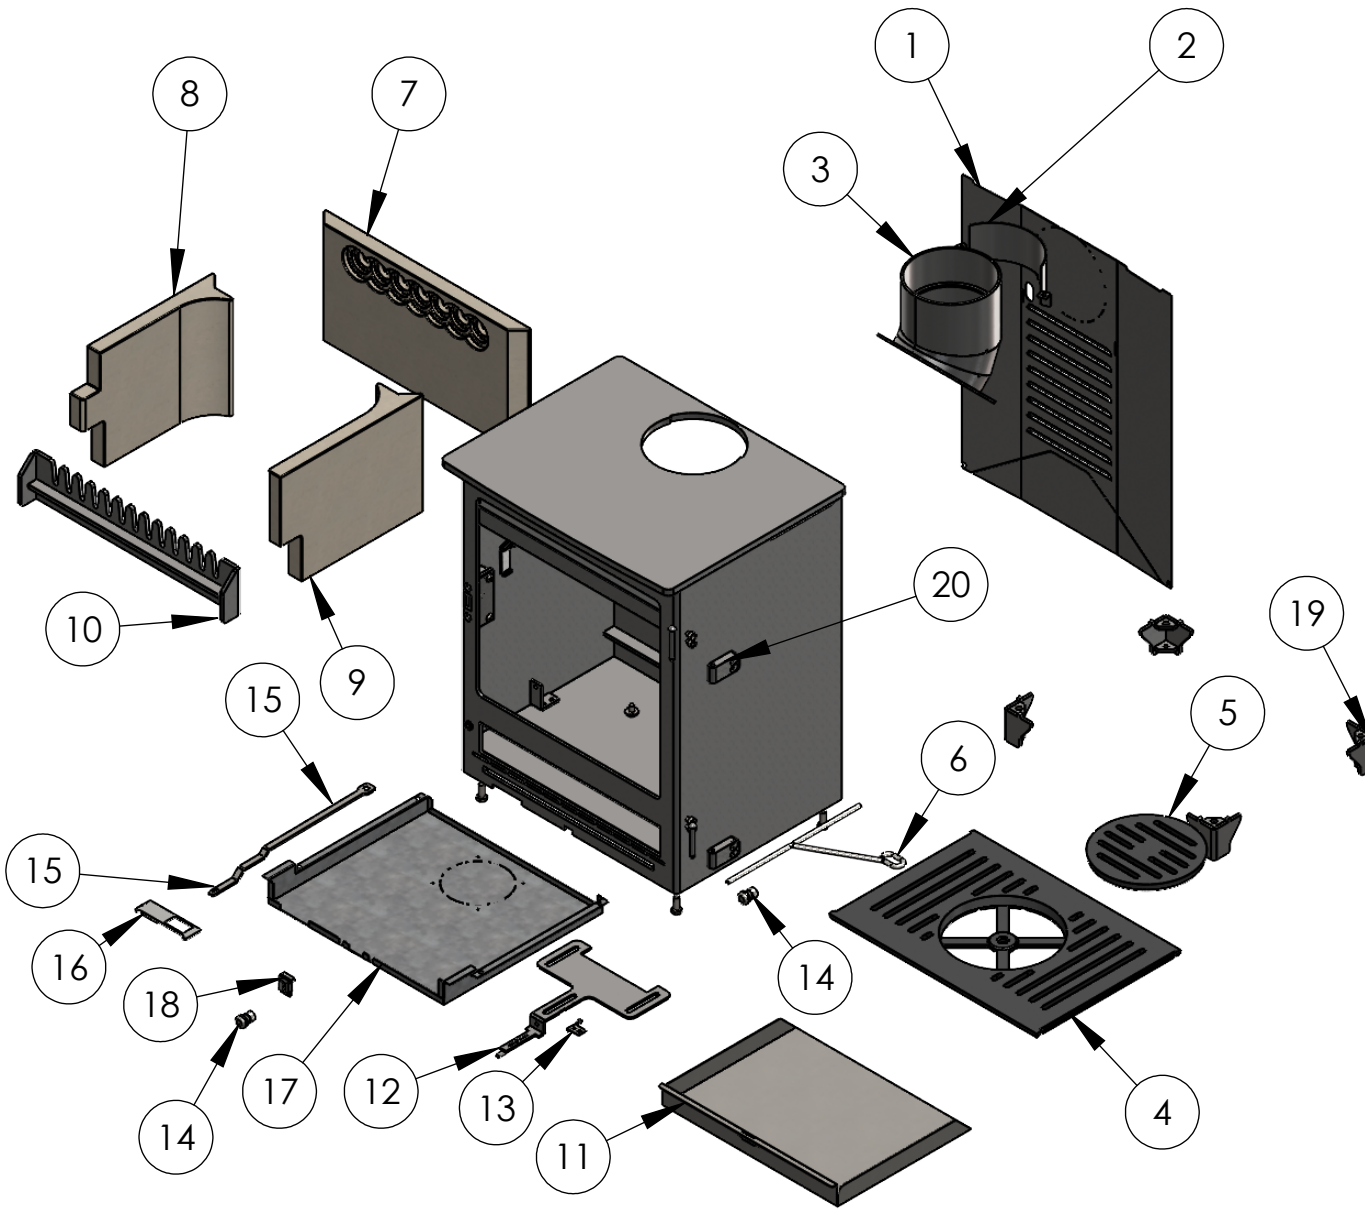

HPV Baffle Assembly

ITEM NO.	Description	HPV5 - PSP-0161	HPV5W - PSP-0162	QTY.
1	Baffle Plate	PSP-0163	PSP-0164	1
2	Baffle Insulation Board	PSP-0165	PSP-0166	1
3	Baffle Insulation Retainer	PSP-0167	PSP-0167	1
4	Baffle LH Support Leg	PSP-0168	PSP-0168	1
5	Baffle RH Support Leg	PSP-0169	PSP-0169	1
6	Baffle Rear Spacer	PSP-0170	not needed	1

HPV5 Main Assembly

ITEM NO.	Description	Part number	QTY.
1	Rear Heatshield	PSP-0171	1
2	Flue Spigot Heat Shield	PSP-0184	1
3	Flue Spigot	PSP-0009	1
4	Main Grate	PSP-0152	1
5	Centre Grate	PSP-0065	1
6	Riddle Rod	PSP-0174	1
7	Rear liner	PSP-0157	1
8	LH Side Liner	PSP-0159	1
9	RH Side Liner	PSP-0160	1
10	Fuel Retainer	PSP-0154	1
11	Ashpan Tray	PSP-0180	1
12	Air Control Slider	PSP-0156	1
13	Air Control Spring Position Brkt	9614	1
14	Operating Knob	PSP-0177	2
15	Primary Air Lever	PSP-0186	1
16	Primary Air Shutter	PSP-0187	1
17	Outside Air Box	9613	1
18	DEFRA Air Limiter 5 and 5W	PSP-0185	1
19	HPV Legs	50mm: 8239 / 75mm: 8240 / 100mm: 8241	4
20	Hinge Block	PSP-0178	2